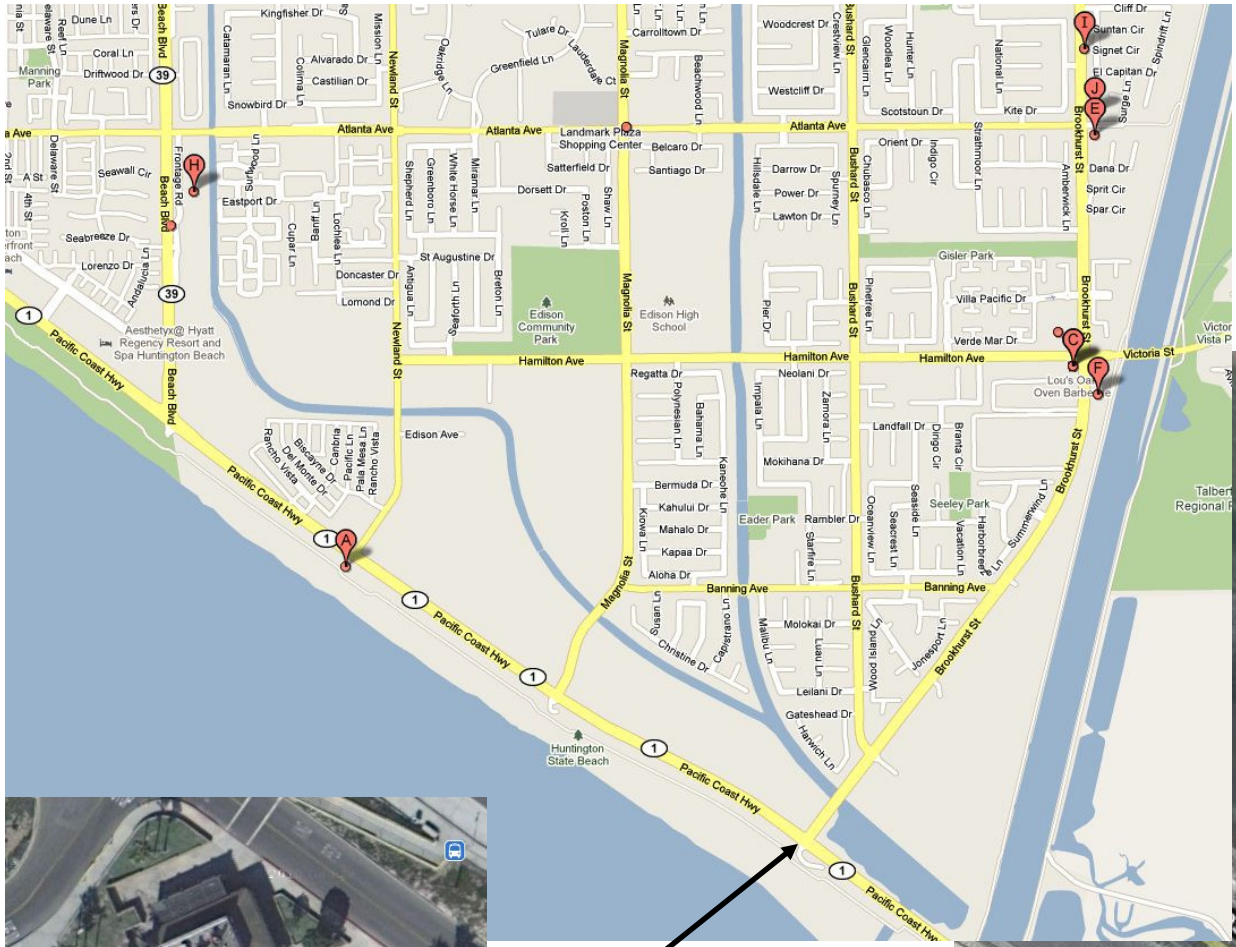

Saturday September 11th ISI Beach Party Map

You can enter the beach at Magnolia or you can park up on Brookhurst and walk to the beach at the Brookhurst entrance. Look for the ISI tall banners.